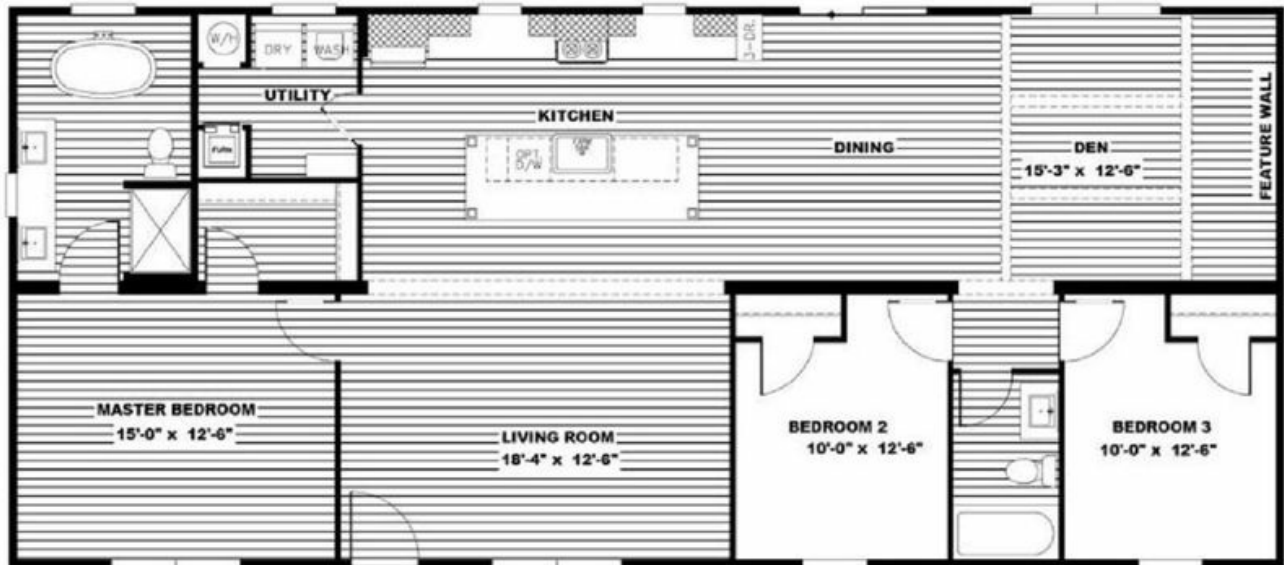

ISABELLA Model number: 56NXT28603AH19

3 beds • 2 baths • 1680 sq.ft. • 28' width • 60' depth

Our home building facilities invest in continuous product and process improvements. Plans, dimensions, features, materials, specifications and availability are subject to change without notice or obligation. Renderings and floor plans are representative likenesses of our homes and may differ from the actual homes. We invite you to tour a Home Center near you and inspect the highest value in quality housing available or call (410) 957-2820 to speak with a Home Consultant. Copyright 2017, CMH. All rights reserved.

<https://www.claytonhomesofpocomoke.com>

**CLAYTON HOMES-
POCOMOKE**

742 OCEAN HIGHWAY
POCOMOKE CITY, MD 21851

Monday - Thursday: Closed
Friday: Closed
Saturday: Closed
Sunday: Closed

(410) 957-2820