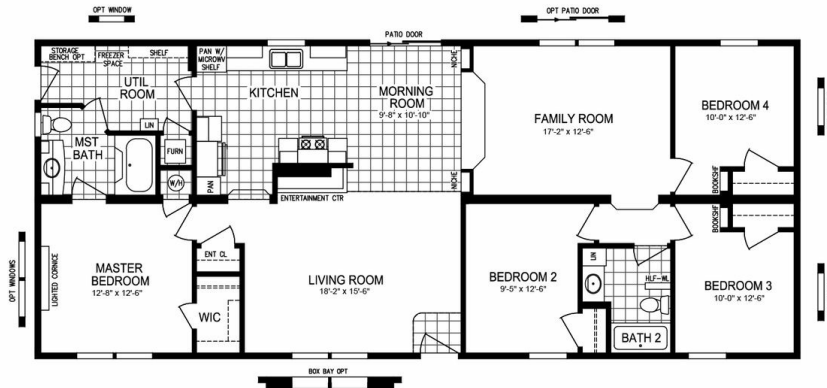

BILTMORE 6428-69-1

**BILTMORE 6428-69-1** Model number: 56MED28644AH18

**4 beds • 2 baths • 1792 sq.ft. • 28' width • 64' depth**

Our home building facilities invest in continuous product and process improvements. Plans, dimensions, features, materials, specifications and availability are subject to change without notice or obligation. Renderings and floor plans are representative likenesses of our homes and may differ from the actual homes. We invite you to tour a Home Center near you and inspect the highest value in quality housing available or call (410) 957-2820 to speak with a Home Consultant. Copyright 2017, CMH. All rights reserved.